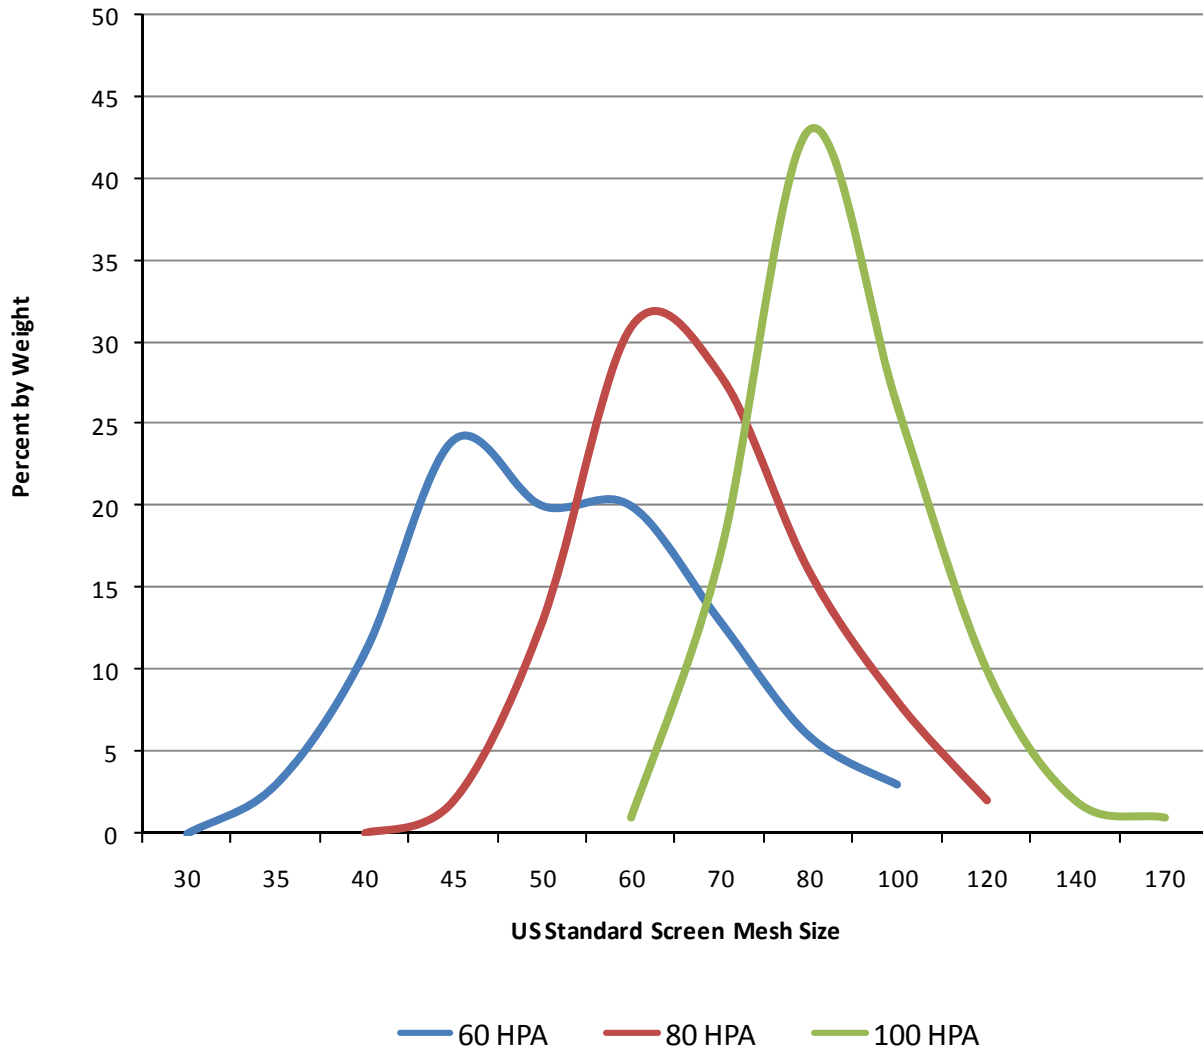

# HPA™ Waterjet Abrasives Typical Particle Size Distribution

Particle size distributions are typical. Some variation exists.

[www.barton.com](http://www.barton.com)