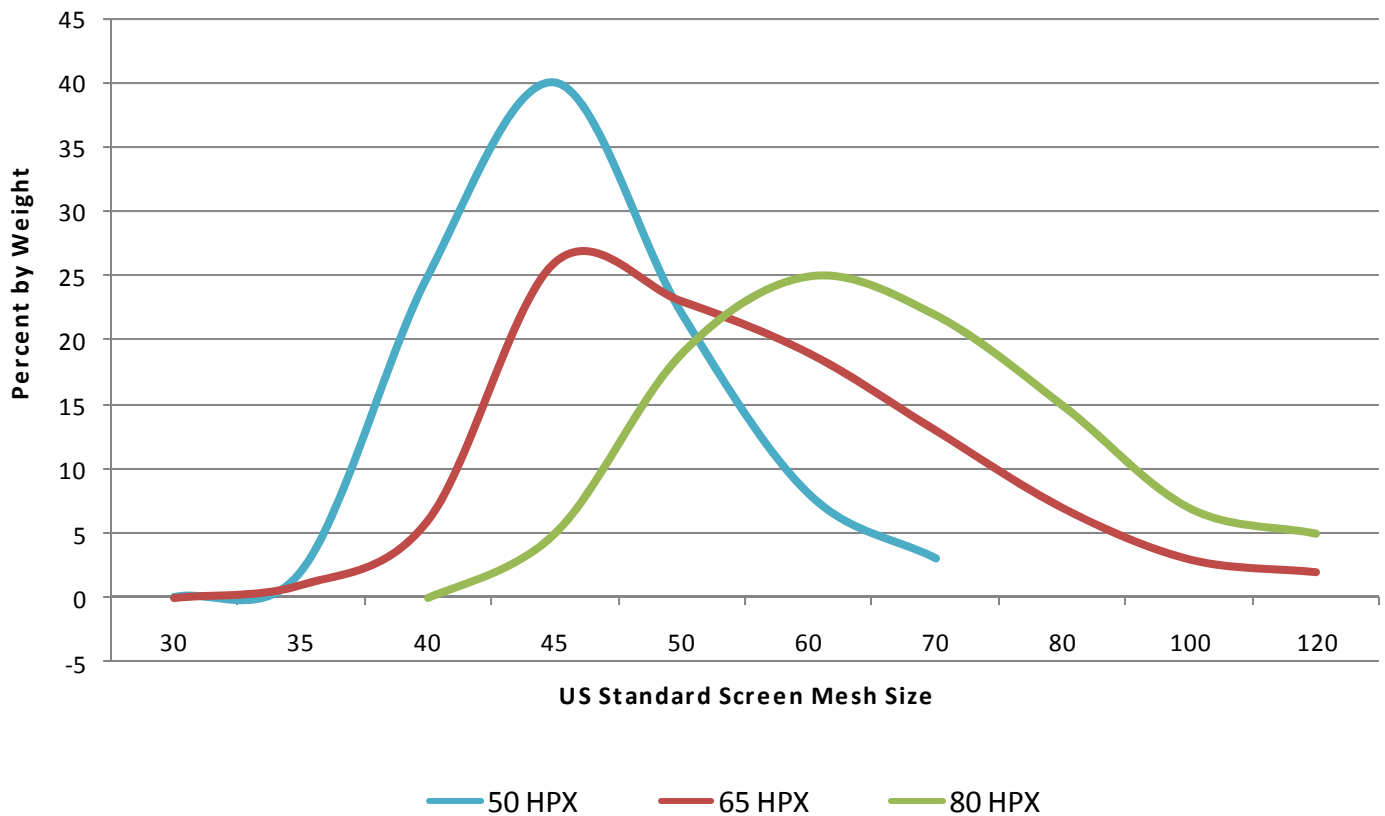

HPX™ Coarse Waterjet Abrasives

Typical Particle Size Distribution

Particle size distributions are typical. Some variation exists.

www.barton.com

Barton Mines Company, LLC

Six Warren Street
Glens Falls, NY 12801 USA
www.barton.com