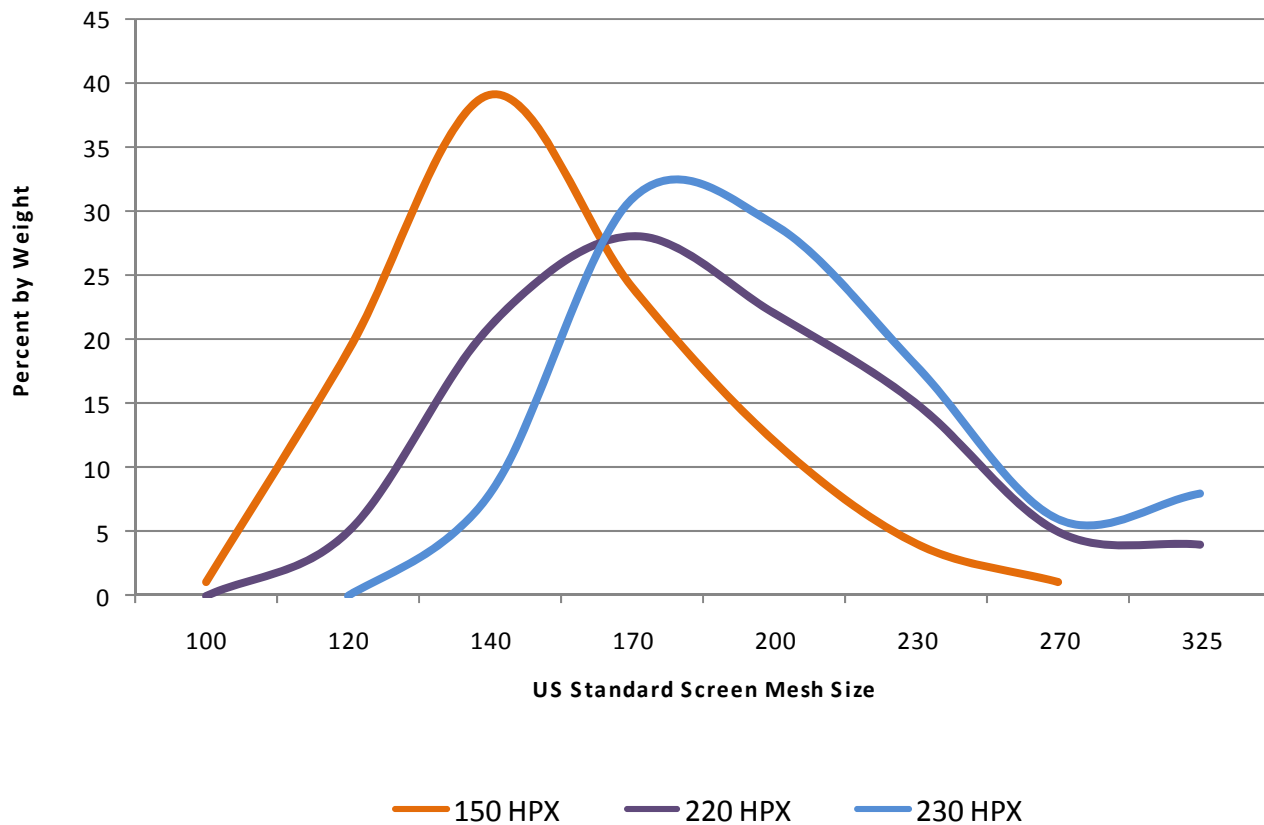

HPX™ Fine Waterjet Abrasives

Typical Particle Size Distribution

Particle size distributions are typical. Some variation exists.

www.barton.com

Barton Mines Company, LLC

Six Warren Street
Glens Falls, NY 12801 USA
www.barton.com