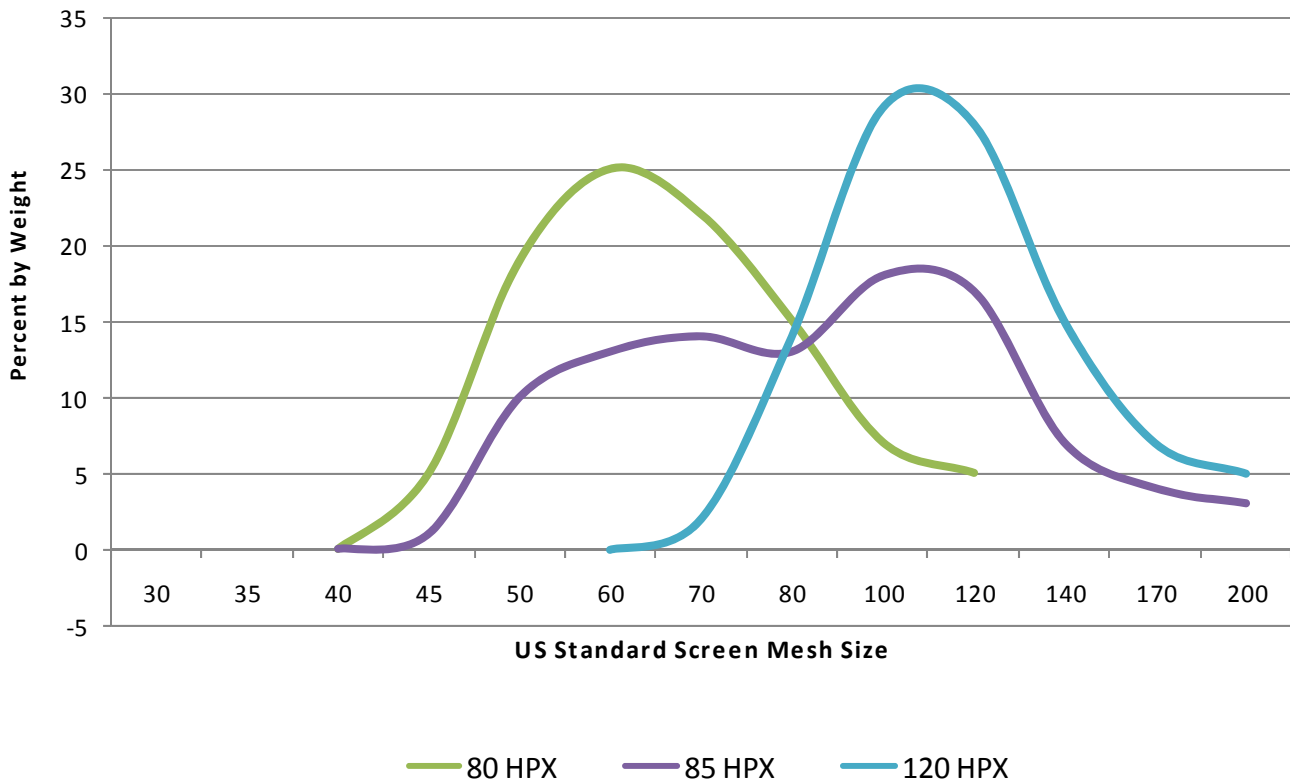

HPX™ Medium Waterjet Abrasives

Typical Particle Size Distribution

Particle size distributions are typical. Some variation exists.

www.barton.com

Barton Mines Company, LLC

Six Warren Street
Glens Falls, NY 12801 USA
www.barton.com